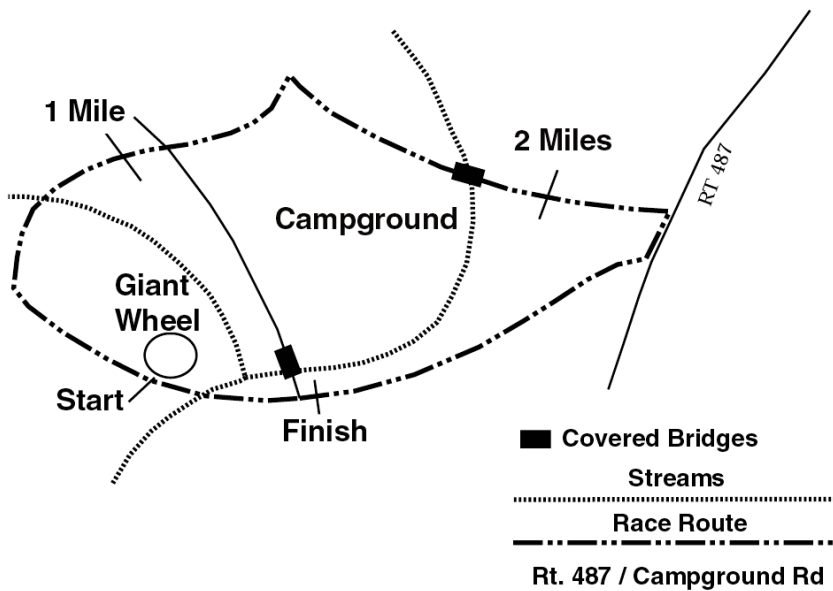

Showers available in the campground.
Registration begins at 7:30 AM
Pavilion L, Knoebels

THE COURSE

THE RACE

- Post Time: 9:30 AM
- Start: Top of the Parking Lot
- Course: Moderately hilly 5K (3.1 miles)
Mixed gravel & asphalt
- Water: At mile posts & finish
- Finish: Near Covered Bridge at entrance to Knoebels Campground
Refreshments provided.